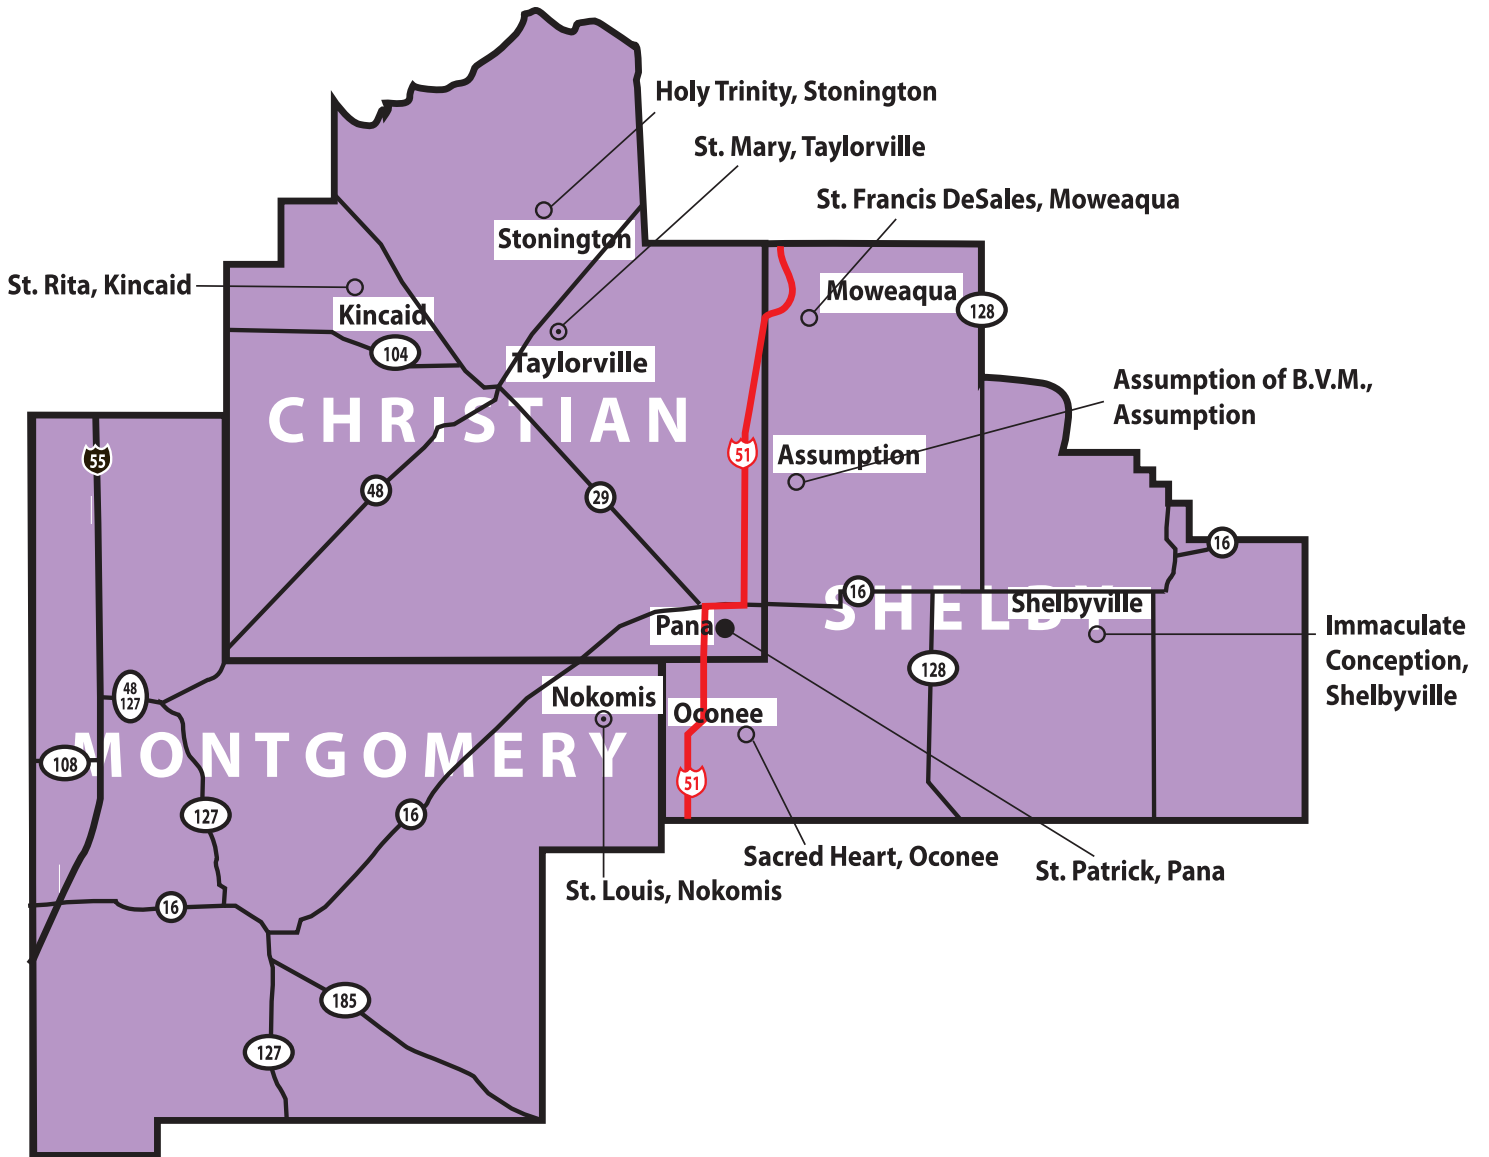

# DIOCESE OF SPRINGFIELD OF ILLINOIS

## REGION 7

### LEGEND

- ▲ 1000 + Registered Households
- 500 - 999 Households
- ⊙ 250 - 499 Households
- Less than 250 Households